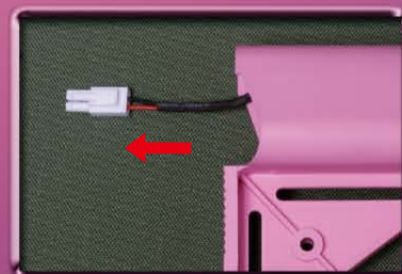

SAFETY ON
The trigger cannot be pulled

SEMI AUTO
Single shot

FULL AUTO
Automatic firing

BATTERY SETTING

FF15 BATTERY SETTING

1. Charge up the battery.
2. Charging will be completed after 3 hours.

1. Push the butt plate lock (both sides)
2. Pull out the butt plate.

Take off the cover.

Pull out the wire connector.

Connect battery plug with the connector until you heard a click sound.

Insert the battery into stock.

Reinstall the battery cover and butt plate.

FF16 BATTERY SETTING

1. Pull the slip ring and hold.
2. Disassemble the lower handguard.

Connect battery plug with the connector.

1. Pull the slip ring and hold.
2. Reinstall the lower handguard.

Finish.

SETTING MAGAZINE

CAUTION