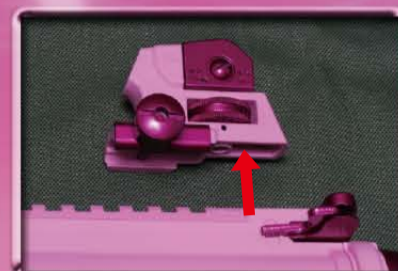

Adjust the position (6 position).

Detachable rear sight.

Turn the knobs counterclockwise to disassemble the rear sight.

Take off the rear sight to install other accessories.

Remove the magazine.

Return the hop up dial to normal position and insert the cleaning rod from the lead edge of the inner barrel.