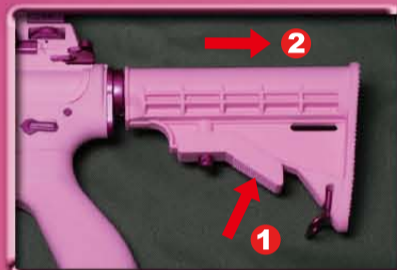

FF16 RETRACTABLE STOCK MOVABLE PARTS