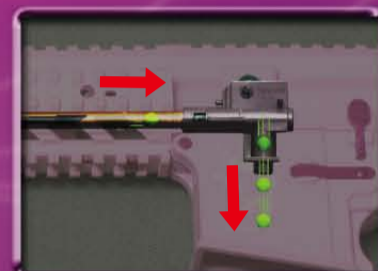

Adjust the position (6 position).

Detachable rear sight.

Turn the knobs counterclockwise to disassemble the rear sight.

Take off the rear sight to install other accessories.

Remove the magazine.

Return the hop up dial to normal position and insert the cleaning rod from the lead edge of the inner barrel.

Be aware to have the rod facing down and reaching to the end, and remove clogged pellets.

FF16 RETRACTABLE STOCK MOVABLE PARTS

Press the stock release lever to unlock.

Adjust the position (6 position).

Detachable carrying handle.