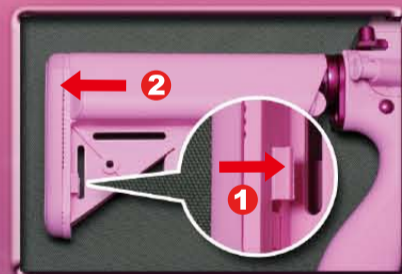

SAFETY ON
The trigger cannot be pulled

SEMI AUTO
Single shot

FULL AUTO
Automatic firing

BATTERY SETTING

FF15 BATTERY SETTING

1. Charge up the battery.
2. Charging will be completed after 3 hours.

1. Push the butt plate lock (both sides)
2. Pull out the butt plate.

Take off the cover.

Pull out the wire connector.

Connect battery plug with the connector until you heard a click sound.

Insert the battery into stock.

Reinstall the battery cover and butt plate.

FF16 BATTERY SETTING

1. Pull the slip ring and hold.
2. Disassemble the lower handguard.

Connect battery plug with the connector.

1. Pull the slip ring and hold.
2. Reinstall the lower handguard.

Finish.

SETTING MAGAZINE

CAUTION